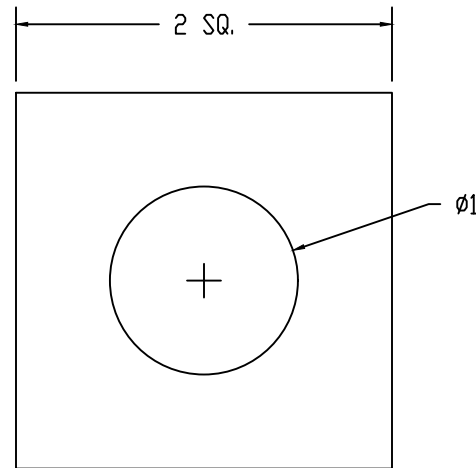

ISS	REVISED BY:	REVISION DATE	ECO #

NOTES:

MATERIAL:  
DUCTILE IRON, 45 KSI YIELD

FINISH:  
HOT DIP GALVANIZED PER ASTM A153

DIMENSIONS: INCHES

This drawing contains confidential information that is the property of MacLean Power, L.L.C. ("MacLean"). Use of MacLean's confidential information without MacLean's express written consent is strictly prohibited and may expose you to legal liability. If you believe that you received this material in error, please destroy it or return it to MacLean Power, L.L.C., Kingsley Park Five, 481 Munn Rd. Suite 300, Fort Mill, SC 29715, USA.

WWW.MACLEANPOWER.COM

CATALOG NUMBER:			20610
SHEET NAME:		Sheet1	1 OF 1
DRAWING DESCRIPTION:			CTB-BW 9° BEVELED WASHER
DRAWN BY:	DATE:	APPROVED:	
DH	07/22/20	DR	