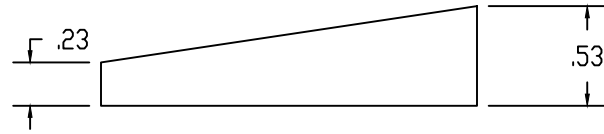

ISS	REVISED BY:	REVISION DATE	ECO #

NOTES:

MATERIAL:  
DUCTILE IRON, 45 KSI YIELD

FINISH:  
HOT DIP GALVANIZED PER ASTM A153

DIMENSIONS: INCHES

This drawing contains confidential information that is the property of MacLean Power, L.L.C. ("MacLean"). Use of MacLean's confidential information without MacLean's express written consent is strictly prohibited and may expose you to legal liability. If you believe that you received this material in error, please destroy it or return it to MacLean Power, L.L.C., Kingsley Park Five, 481 Munn Rd. Suite 300, Fort Mill, SC 29715, USA.

WWW.MACLEANPOWER.COM

CATALOG NUMBER:			20610
SHEET NAME:		Sheet1	1 OF 1
DRAWING DESCRIPTION:			CTB-BW 9° BEVELED WASHER
DRAWN BY:	DATE:	APPROVED:	
DH	07/22/20	DR	