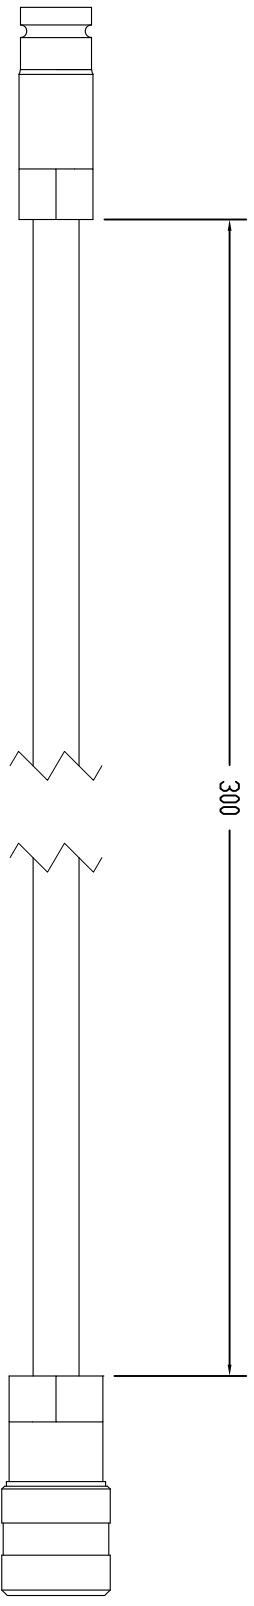

NOTES:
 MATERIAL: ZINC PLATED STEEL
 DIMENSIONS: INCHES
 MECHANICAL RATING:
 2500 PSI MIN

This drawing contains confidential information that is the property of MacLean Power, LLC. (MacLean). Use of MacLean's confidential information without MacLean's express written consent is strictly prohibited and may expose you to legal liability. If you believe that you received this material in error, please destroy it or return it to MacLean Power, LLC, Kingsley Park Five, 481 Munn Rd, Suite 300, Fort Mill, SC 29715, USA.

MacLean
 POWER SYSTEMS
 WWW.MACLEANPOWER.COM

CATALOG NUMBER		50087	
SHEET NAME:	Sheet1	1 OF	1
DRAWING DESCRIPTION:			
HC-16-25 HYDRAULIC HOSE WITH 1/2" COUPLERS			
DRAWN BY:	DH	DATE:	10/02/19
		APPROV:	DR