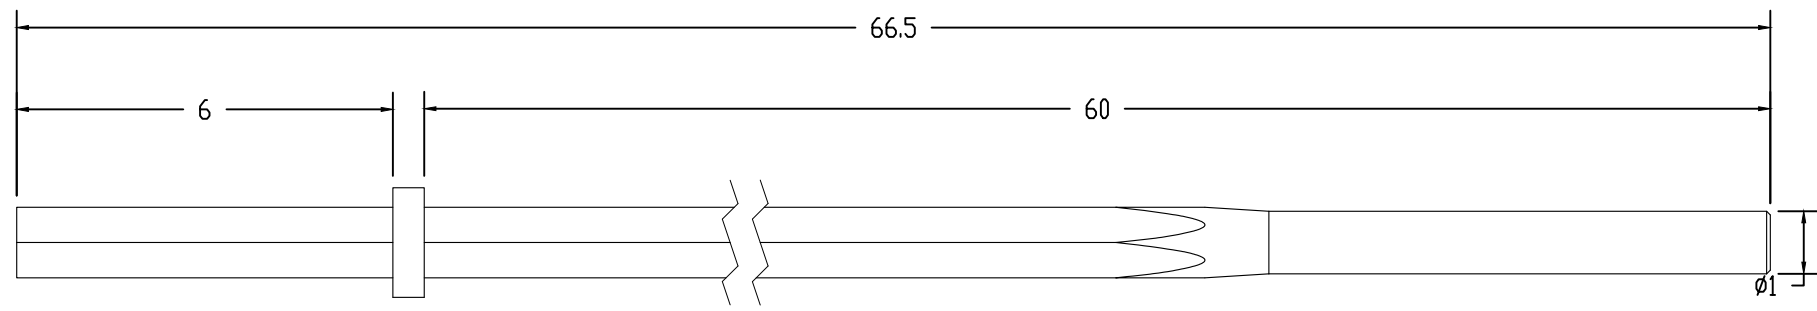

ISS	REVISED BY:	REVISION DATE	ECD #

NOTES:

MATERIAL:
STEEL, CASE-HARDENED

FINISH:
NONE

DIMENSIONS: INCHES

CATALOG NUMBER:			50205
SHEET NAME:		Sheet1	1 OF 1
DRAWING DESCRIPTION:			PDS13818 POWER DRIVE STEEL FOR DB-138
DRAWN BY:	DATE:	APPROVED:	
DH	06/29/21	DR	