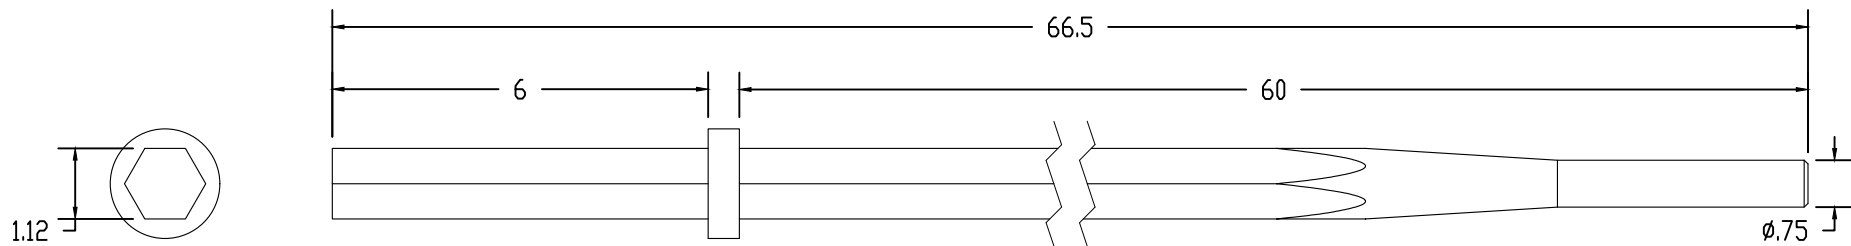

ISS	REVISED BY:	REVISION DATE	ECD #

NOTES:

MATERIAL:
STEEL, CASE-HARDENED

FINISH:
NONE

DIMENSIONS: INCHES

CATALOG NUMBER: 50212

SHEET NAME: Sheet1 1 OF 1

DRAWING DESCRIPTION:
PDS8818-60
POWER DRIVE STEEL
FOR DB-88 & MR-88